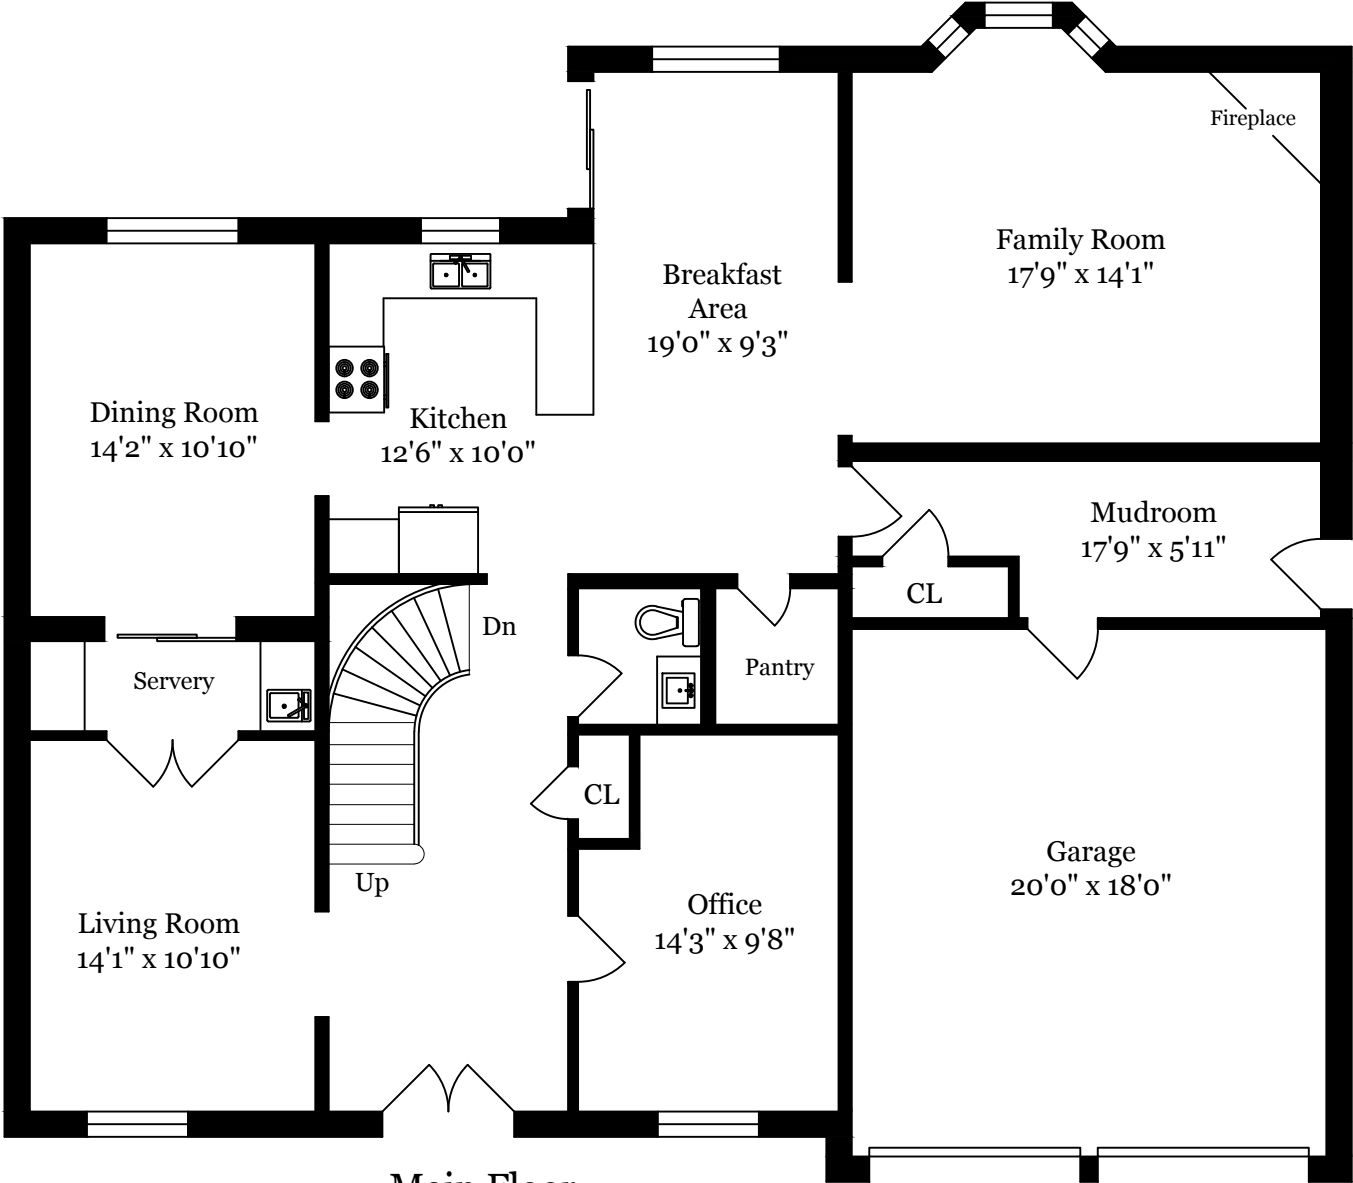

30 MacDougall Drive

Measurements may not be 100% accurate
Should be used as a guideline only

Main Floor
1632 Square Feet